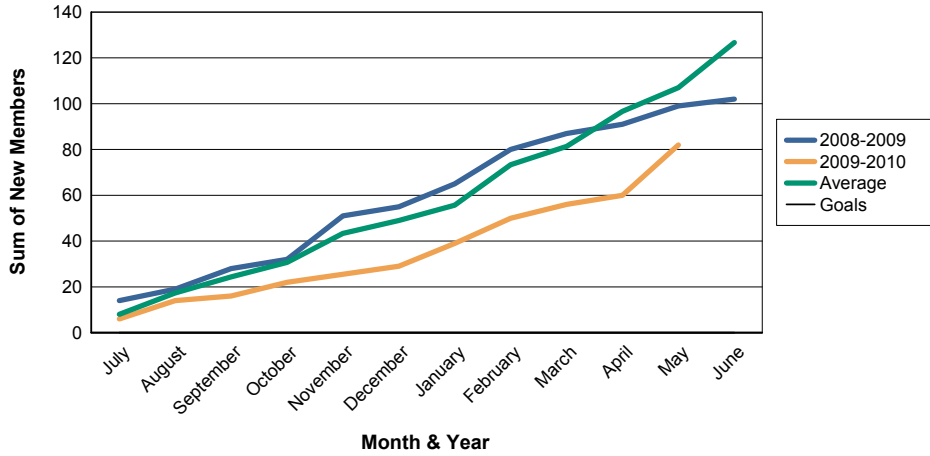

3 Year Comparisons for GMT Constitutional Area 1

By GMT District

As of May 2010

Sum of New Clubs/ Month & Year

For District 25 E2

Sum of Dropped Clubs/ Month & Year

For District 25 E2

Sum of Net Clubs/ Month & Year

For District 25 E2

Sum of Charter Members/ Month & Year

For District 25 E2

3 Year Comparisons for GMT Constitutional Area 1

By GMT District

As of May 2010

Sum of New Members/ Month & Year

For District 25 E2

Sum of Dropped Members/ Month & Year

For District 25 E2

Sum of Net Members/ Month & Year

For District 25 E2