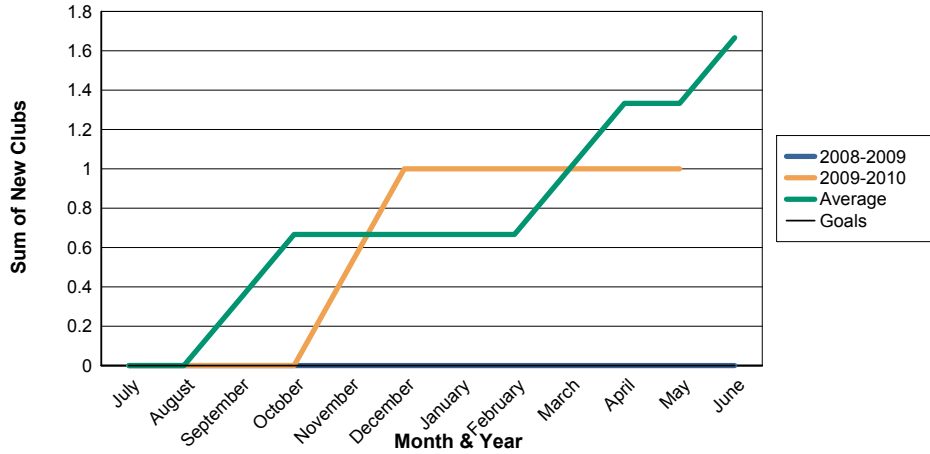

3 Year Comparisons for GMT Constitutional Area 1

By GMT District

As of May 2010

Sum of New Clubs/ Month & Year

For District 25 E2

Sum of Dropped Clubs/ Month & Year

For District 25 E2

Sum of Net Clubs/ Month & Year