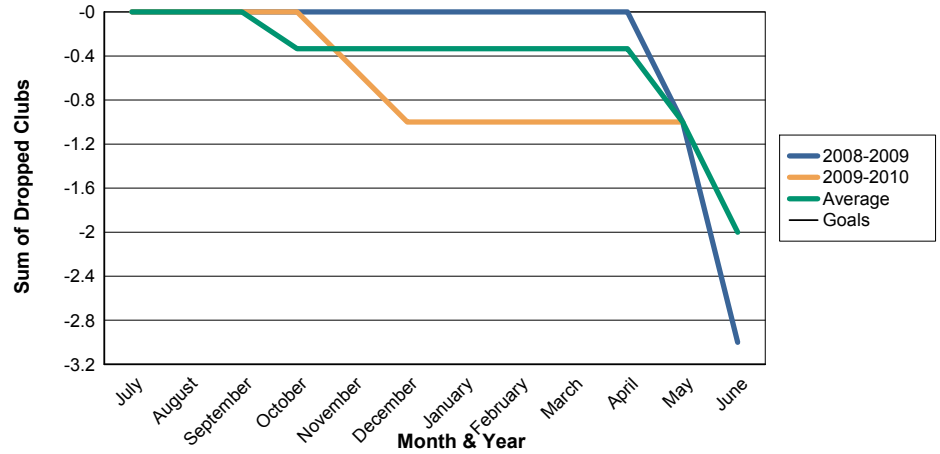

3 Year Comparisons for GMT Constitutional Area 1

By GMT District

As of May 2010

Sum of New Clubs/ Month & Year

For District 25 E2

Sum of Dropped Clubs/ Month & Year

For District 25 E2

Sum of Net Clubs/ Month & Year