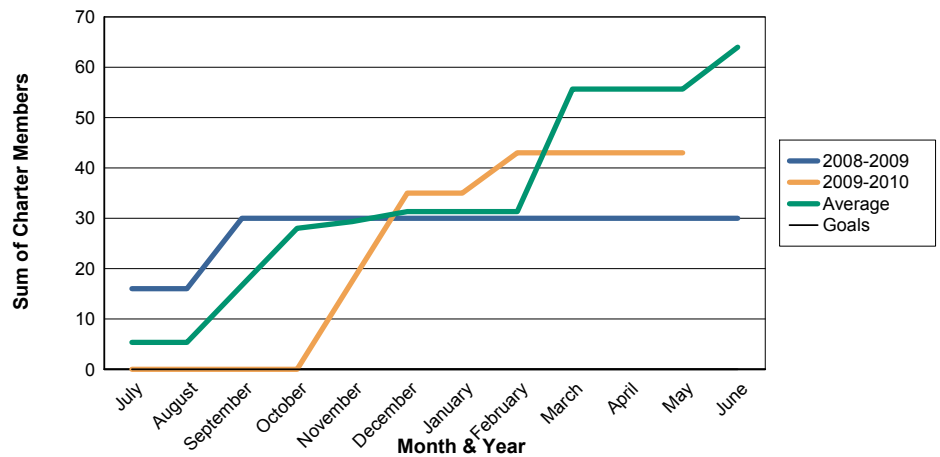

Sum of Charter Members/ Month & Year

For District 25 E2