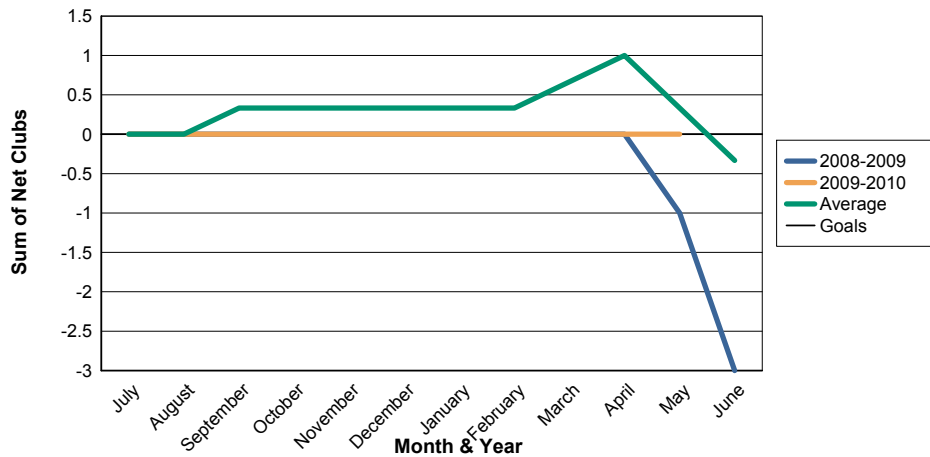

Sum of Net Clubs/ Month & Year

For District 25 E2