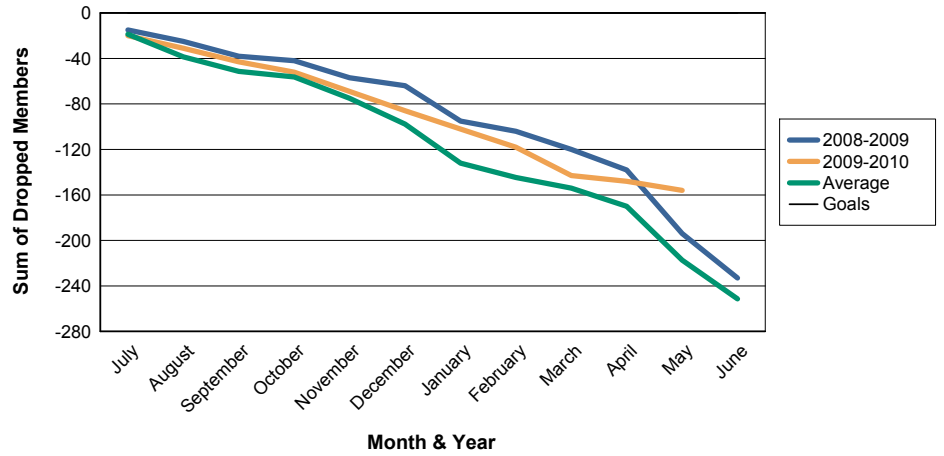

Sum of Dropped Members/ Month & Year

For District 25 E2